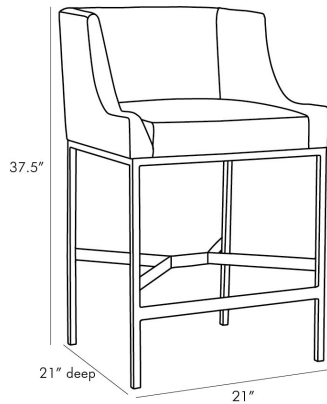

ARTERIOS

DALIA COUNTER STOOL

4836

H: 37.5 IN, W: 21 IN, D: 21 IN

Morel Leather

Contract Suitable As Is

Take a seat in sophisticated style with the Dalia. Covered in a soft-to-the-touch morel leather this stool features a squared back profile with slightly curved arms that gracefully flow into an antique brass linear base. Its shortened arm height allows it to easily slide under counters. Its versatile aesthetic complements both traditional and modern decor making it an optimal seating option for various settings. Finish and

APPEARANCE

Material	Iron, Leather
Finish	Antique Brass, Morel
Finish Will Vary	true
Top Coat/Sealant	false

DIMENSIONS

Foot Print	W: 21 IN, D: 21 IN
Yardage To Reupholster	1.67
Seat	W: 16 IN, D: 18 IN
Seat Height	27.5 IN
Seat	W: 16 IN, D: 18 IN